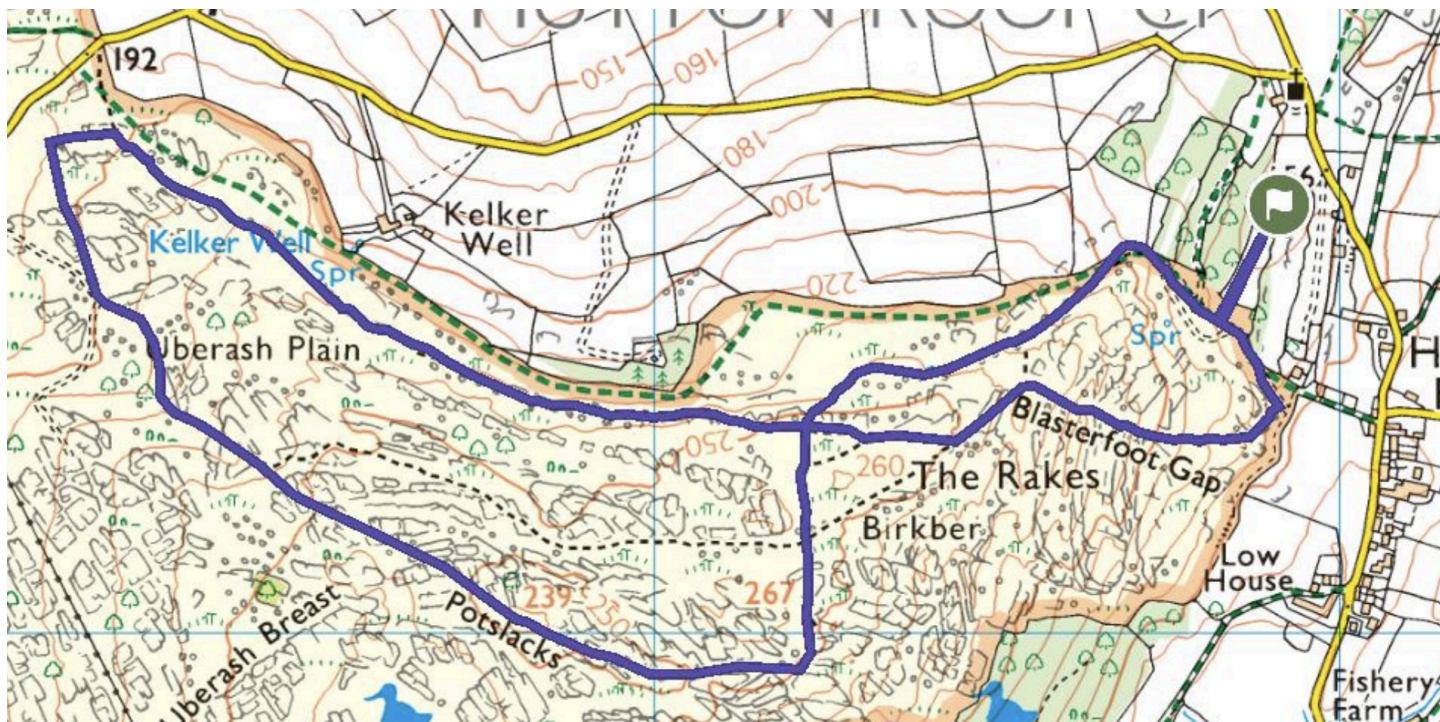

Hutton Roof Crags Fell Race 2026

Seniors Route - 6.74 miles, 1353 ft ascent

Checkpoints:

SCREE
OUT OF
BOUNDS

CHECKPOINTS

- 1 Path Junction
544811
- 2 Farleton Knott Cairn
542804
- 3 Road Crossing
549786

Juniors U14/U16/U18/U20 Route - 5km

Juniors U10/U12 Route - 1.5km