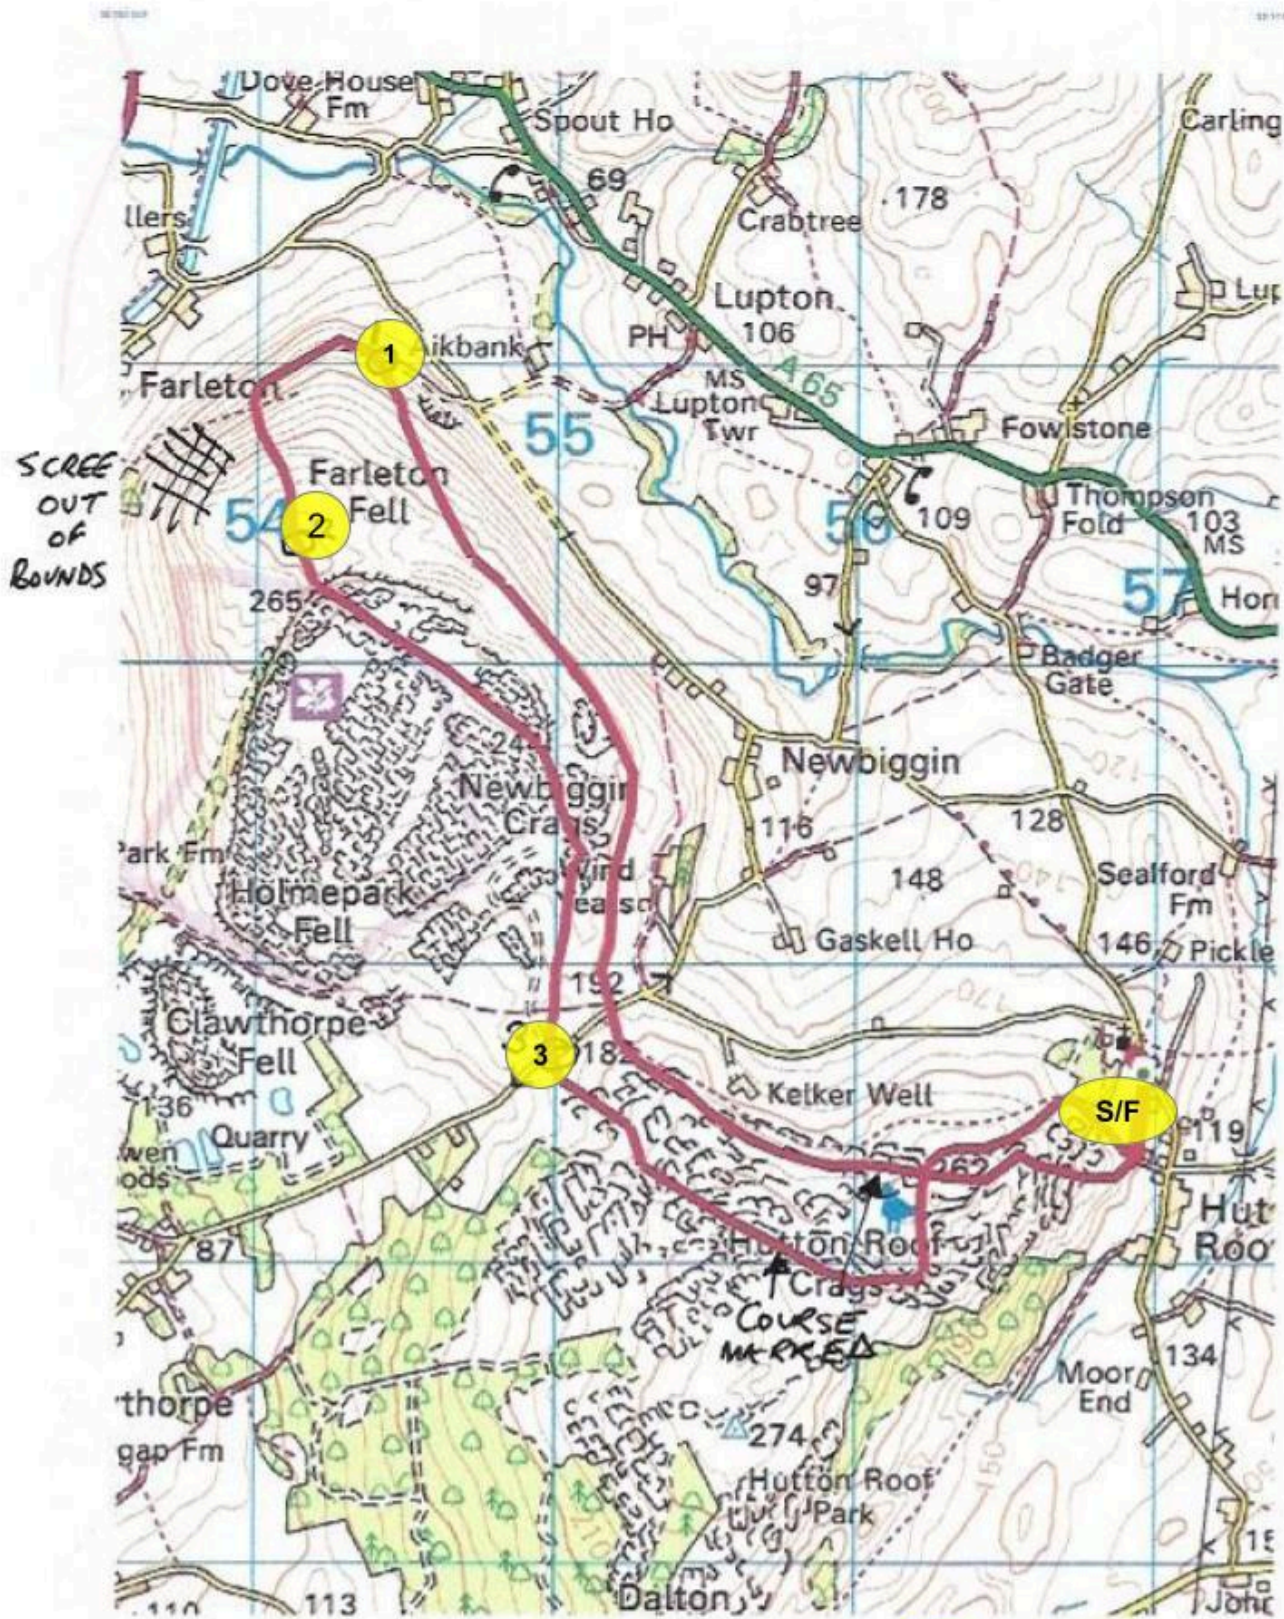

Hutton Roof Crags Fell Race 2026

Seniors Route - 6.74 miles, 1353 ft ascent

Checkpoints:

SCREE
OUT OF
BOUNDS

CHECKPOINTS

- 1 Path Junction
544811
- 2 Farleton Knott Cairn
542804
- 3 Road Crossing
549786

Juniors U14/U16/U18/U20 Route - 5km

Juniors U10/U12 Route - 1.5km