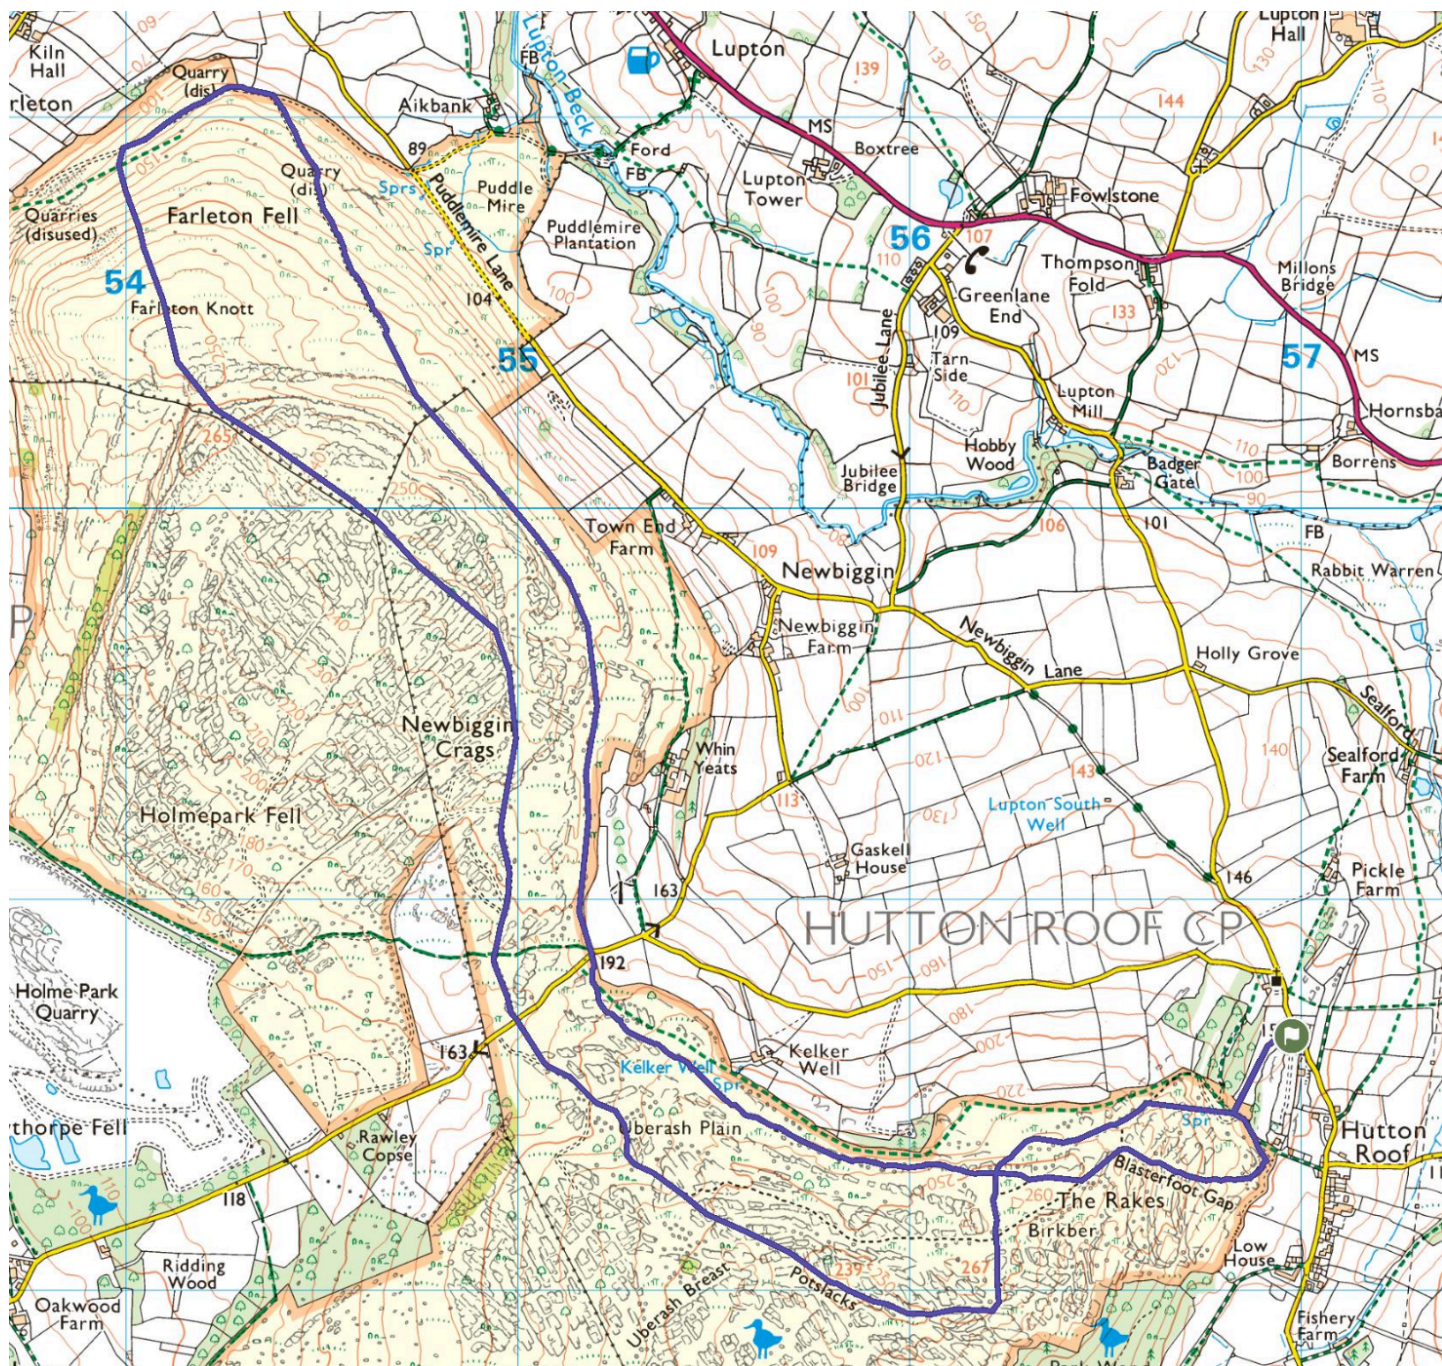

Hutton Roof Crags Fell Race 2026

Seniors Route - 6.74 miles, 1353 ft ascent

Checkpoints:

SCREE
OUT OF
BOUNDS

CHECKPOINTS

- 1 Path Junction
544811
- 2 Farleton Knott Cairn
542804
- 3 Road Crossing
549786

Juniors U14/U16/U18/U20 Route - 5km

Juniors U10/U12 Route - 1.5km