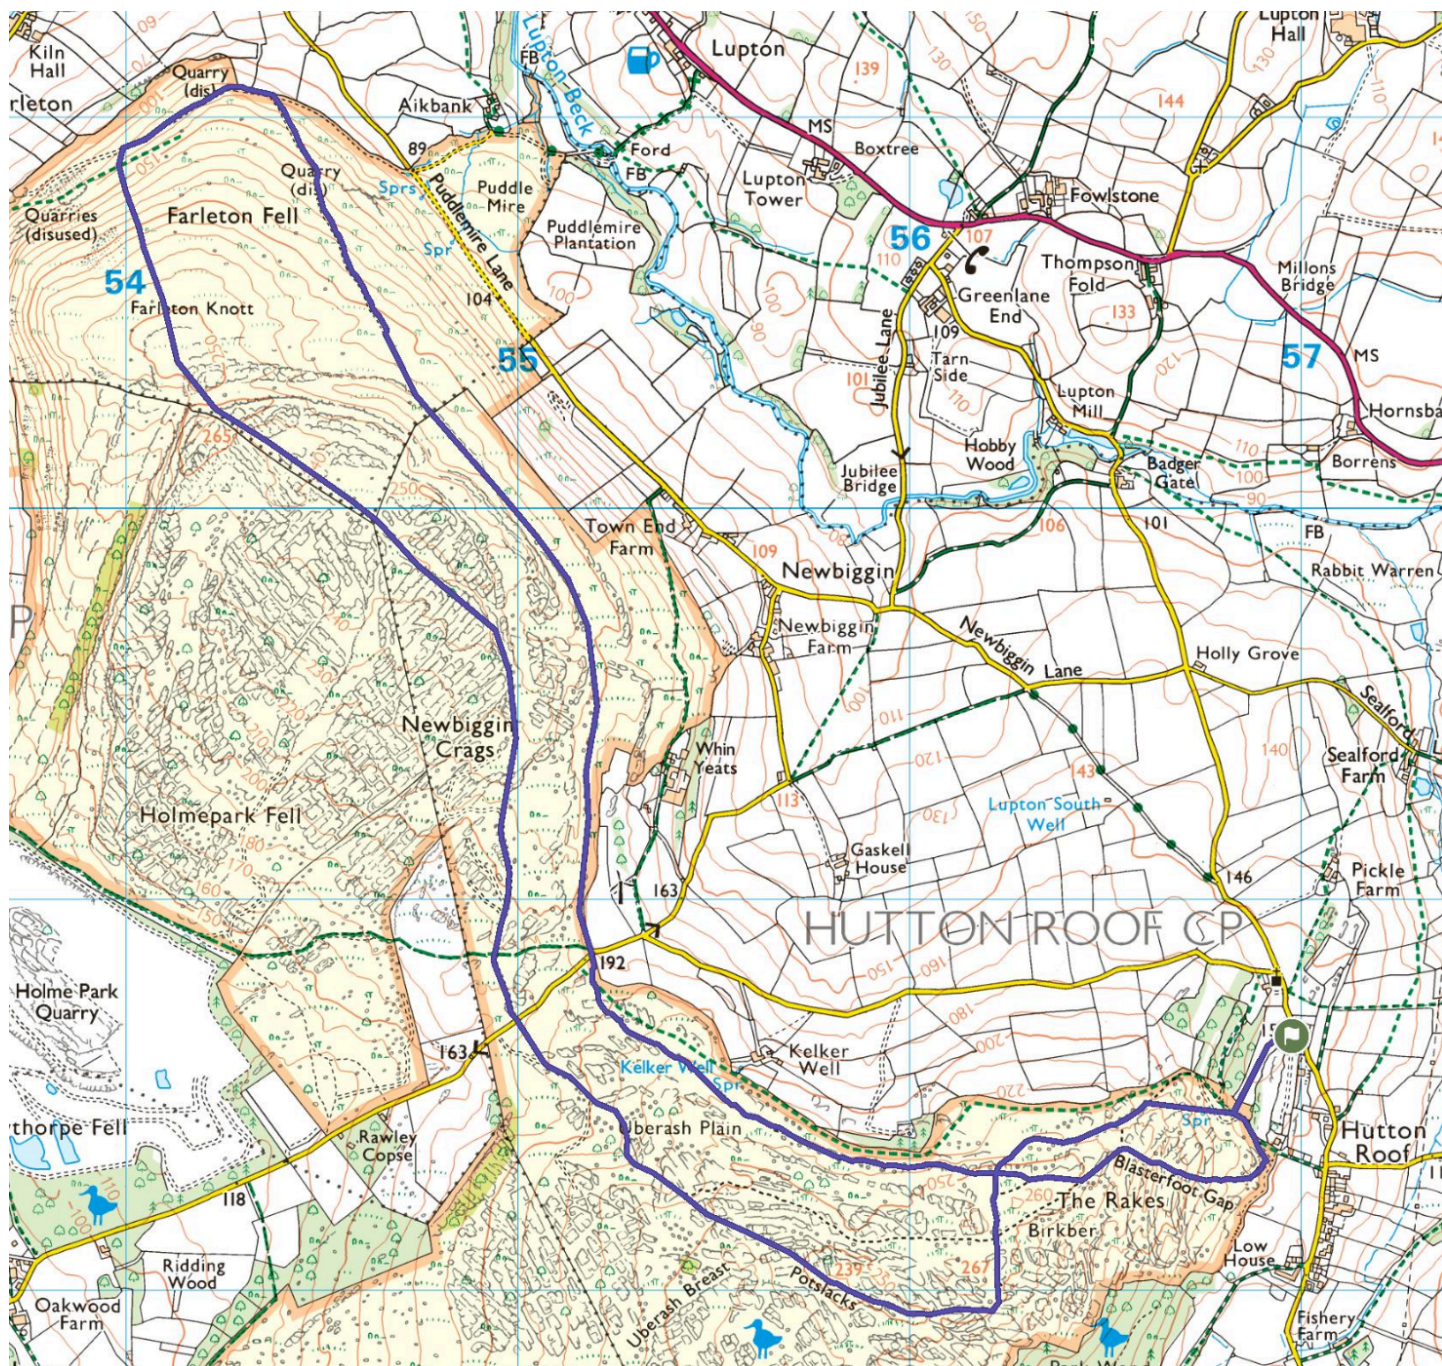

Hutton Roof Crags Fell Race 2026

Seniors Route - 6.74 miles, 1353 ft ascent

Juniors U14/U16/U18/U20 Route - 5km

Juniors U10/U12 Route - 1.5km