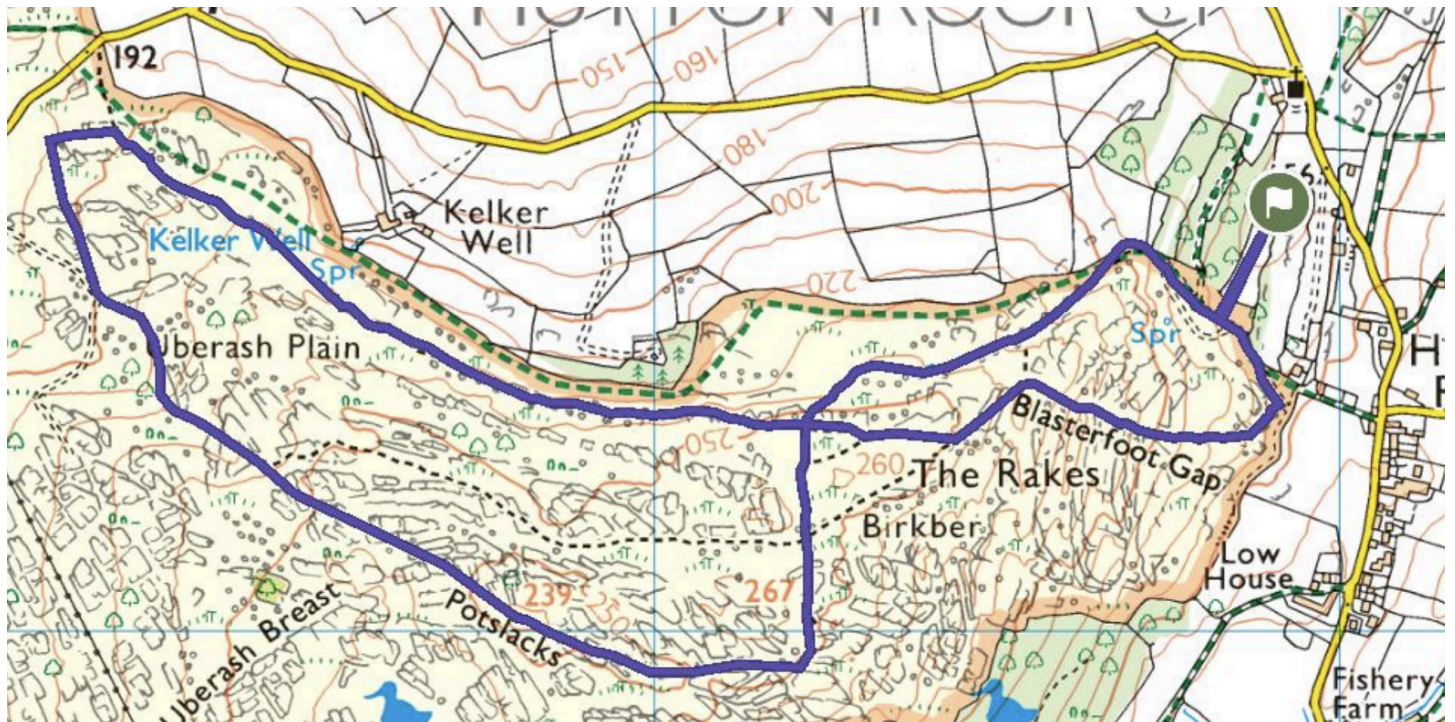

Hutton Roof Crags Fell Race 2026

Seniors Route - 6.74 miles, 1353 ft ascent

Juniors U14/U16/U18/U20 Route - 5km

Juniors U10/U12 Route - 1.5km